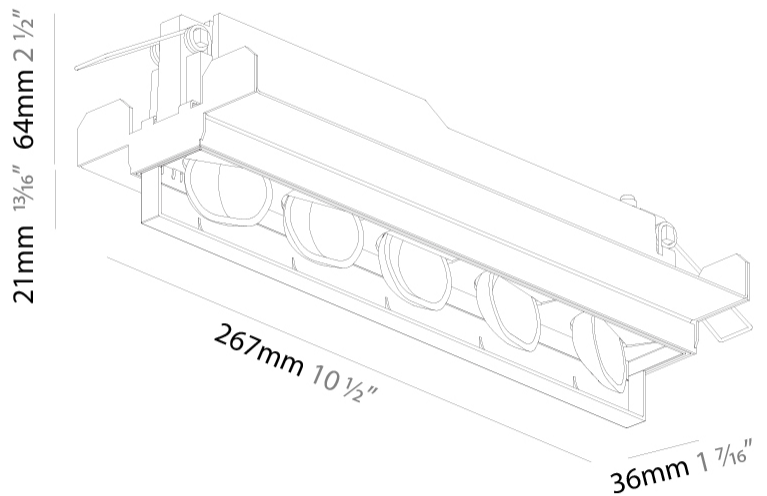

GENERAL

Series: Magiq Wallwash
Brand: Prolicht
Division: Architectural
Mounting Type: Trimless
Mounting Location: Ceiling
Subcategory: Wallwash

PHYSICAL

Shape: Rectangle
Length (mm): 267
Length (in): 10 1/2
Width (mm): 36
Width (in): 1 7/16
Height (mm): 64
Height (in): 2 1/2
Ceiling Thickness (mm): 12.5
Ceiling Thickness (in): 1/2
Min. Recessing Depth (mm): 100
Min. Recessing Depth (in): 3 15/16
Light Distribution: Asymmetric
Weight (kg): 0.943
Weight (lbs): 2.08
Holder Finish: WHI / BLK
Fixture Material: Aluminum Die Cast
Cut-out Measurements: 273mm / 10 3/4" x 42mm / 1 5/8"
Upon Request: Unique Ceiling Thickness

ELECTRICAL

Lamp Type: LED (Zhaga Standard)
Input Wattage (W): 33.4
Total Output Wattage (W): 29.6
Dimming: Tri-Mode (Non-Dimming and Phase Dimming (120Vac only) and 0-10V Dimming)
Driver Included: Yes
Driver Location: Remote
Driver Type: Constant Current - Universal
Driver Class: Class 1
Input Voltage (V): 120 - 277
Constant Current (MA): 500

LED

Number of LEDs: 5
Color Temperature (°K): 2700 / 3000 / 3500 / 4000
Max. Delivered Lumen (lm): 2145 / 2339 / 2145 / 2443
Nominal Lumen (lm): 2375 / 2590 / 2375 / 2705
CRI: >90 CRI
Lamp Life (hrs): 50000
Upon Request: Special Color Temperature

OPTICAL

Reflector: Asymmetric
Upon Request: Special Beam Angles

RATINGS AND CERTIFICATIONS

Certified By: CSA Certified to UL and CSA Standards
IP rating: IP20

100mm
3 15/16"

12 1/2 mm
1/2"

270mm x 38mm
10 5/8" x 1 1/2"