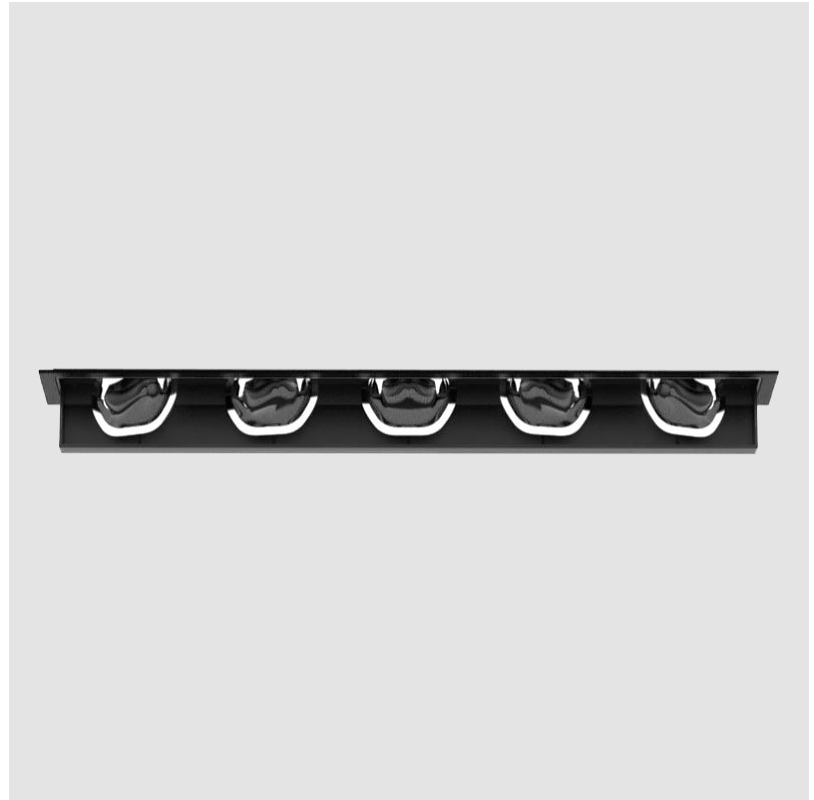

GENERAL

Series: Magiq Wallwash
Brand: Prolicht
Division: Architectural
Mounting Type: Trimless
Mounting Location: Ceiling
Subcategory: Wallwash

PHYSICAL

Shape: Rectangle
Length (mm): 267
Length (in): 10 1/2
Width (mm): 36
Width (in): 1 7/16
Height (mm): 64
Height (in): 2 1/2
Ceiling Thickness (mm): 12.5
Ceiling Thickness (in): 1/2
Min. Recessing Depth (mm): 100
Min. Recessing Depth (in): 3 15/16
Light Distribution: Asymmetric
Weight (kg): 0.943
Weight (lbs): 2.08
Holder Finish: WHI / BLK
Fixture Material: Aluminum Die Cast
Cut-out Measurements: 273mm / 10 3/4" x 42mm / 1 5/8"
Upon Request: Unique Ceiling Thickness

ELECTRICAL

Lamp Type: LED (Zhaga Standard)
Input Wattage (W): 33.4
Total Output Wattage (W): 29.6
Dimming: Tri-Mode (Non-Dimming and Phase Dimming (120Vac only) and 0-10V Dimming)
Driver Included: Yes
Driver Location: Remote
Driver Type: Constant Current - Universal
Driver Class: Class 1
Input Voltage (V): 120 - 277
Constant Current (MA): 500

LED

Number of LEDs: 5
Color Temperature (°K): 2700 / 3000 / 3500 / 4000
Max. Delivered Lumen (lm): 2145 / 2339 / 2145 / 2443
Nominal Lumen (lm): 2375 / 2590 / 2375 / 2705
CRI: >90 CRI
Lamp Life (hrs): 50000
Upon Request: Special Color Temperature

OPTICAL

Reflector: Asymmetric
Upon Request: Special Beam Angles

RATINGS AND CERTIFICATIONS

Certified By: CSA Certified to UL and CSA Standards
IP rating: IP20

100mm
3 15/16"

12 1/2 mm
1/2"

270mm x 38mm
10 5/8" x 1 1/2"