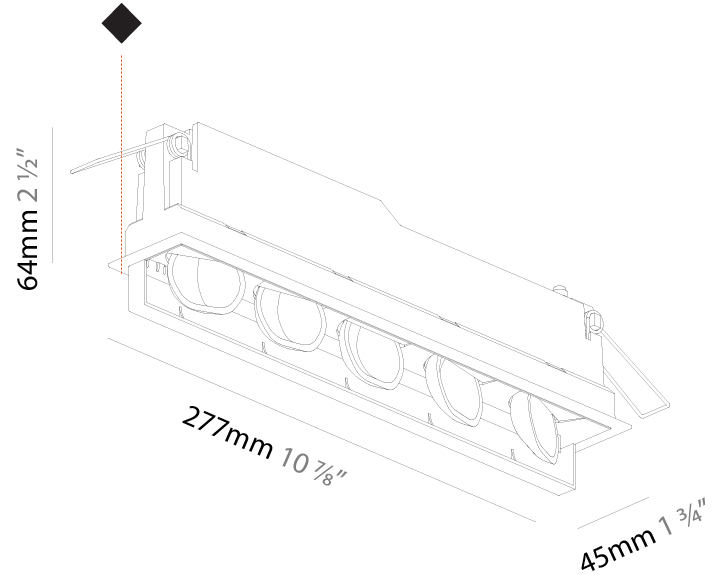

GENERAL

Series: Magiq Wallwash
Brand: Prolicht
Division: Architectural
Mounting Type: Recessed
Mounting Location: Ceiling
Subcategory: Wallwash

PHYSICAL

Shape: Rectangle
Length (mm): 277
Length (in): 10 ⁷/₈
Width (mm): 45
Width (in): 1 ³/₄
Height (mm): 64
Height (in): 2 ¹/₂
Min. Recessing Depth (mm): 100
Min. Recessing Depth (in): 3 ¹⁵/₁₆
Light Distribution: Asymmetric
Fixture Finish: SSR / BKV / CWI / CRY / HAB / UFT / ITA / RUA / FTG / MYG / LOD / PUS / FRO / FUP / KIA / POP / BLS / SPG / MEY / GOH / GUM / CHC / COM / ABZ / JAG / OBR / MOS / ROR
Holder Finish: WHI / BLK
Fixture Material: Aluminum Die Cast
Cut-out Measurements: 270mm / 10 5/8" x 38mm / 1 1/2"

ELECTRICAL

Lamp Type: LED (Zhaga Standard)
Input Wattage (W): 31.4
Total Output Wattage (W): 25.9
Dimming: Tri-Mode (Non-Dimming and Phase Dimming (120Vac only) and 0-10V Dimming)
Driver Included: No
Driver Location: Remote
Driver Type: Constant Current - Universal
Driver Class: Class 1
Input Voltage (V): 120 - 277
Constant Current (MA): 500

LED

Number of LEDs: 5
Color Temperature (°K): 2700 / 3000 / 3500 / 4000
Max. Delivered Lumen (lm): 2145 / 2339 / 2145 / 2443
Nominal Lumen (lm): 2375 / 2590 / 2375 / 2705
CRI: >90 CRI
Efficiency (%): 82.3
Lamp Life (hrs): 50000

OPTICAL

RATINGS AND CERTIFICATIONS

Certified By: CSA Certified to UL and CSA Standards
IP rating: IP20

100mm
3 ¹⁵/₁₆"

5 - 30 mm
³/₁₆" - 1 ³/₁₆"

270mm x 38mm
10 ⁵/₈" x 1 ¹/₂"